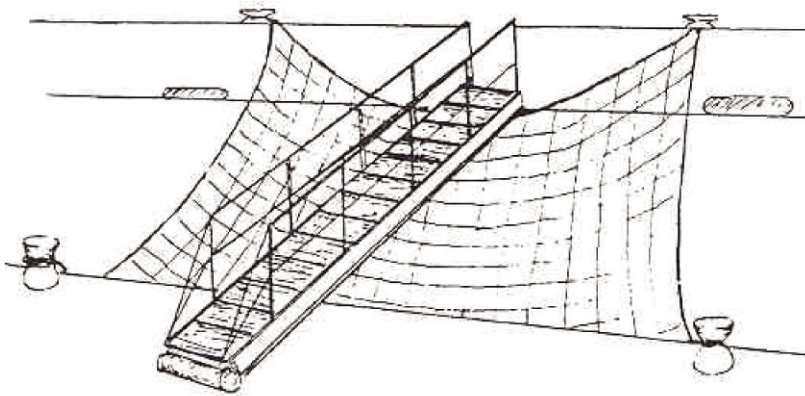

GANGWAY NETS

FOR SIZES NOT SHOWN ON CHART AT RIGHT,
SPECIFY NET DIMENSIONS AND MESH DESIRED.

SIZE	NUMBER OF LANYARD	STOCK CODE
10' x 20'	4	1020
15' x 20'	4	1520
20' x 20'	6	2020
25' x 20'	6	2520
30' x 20'	8	3020
40' x 20'	10	4020

MESH OPENINGS: 4" x 4"

MESH ROPE: #120 NYLON TWINE
(1130 LB TEST)

BORDER ROPE: 5/8" POLYPROPYLENE

LANYARD ROPE: 5/8" POLYPROPYLENE

OPTIONAL: SAFETYLINE SNAP HOOKS

CUSTOM NETS

SOME EXAMPLES:

- SCRAMBLE NETS
- CONTAINER NETS
- FERRY BARRIER NETS
- GANGWAY RAILING NETS