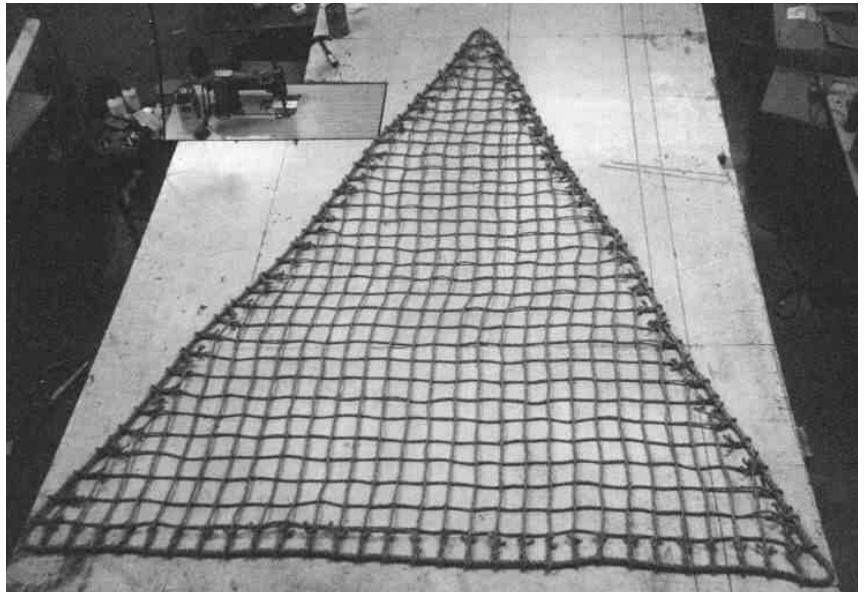

CUSTOM NETS

OUR NETS

ARE MADE TO ORDER . . .

ALL SIZES . . .

ALL SHAPES.