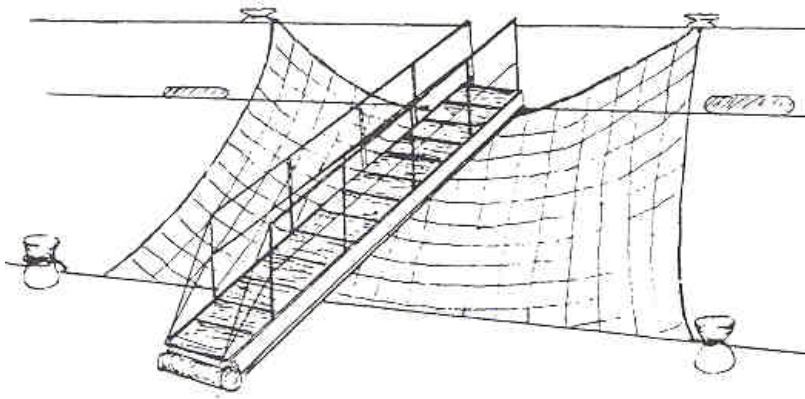

GANGWAY NETS

FOR SIZES NOT SHOWN ON CHART AT RIGHT,
SPECIFY NET DIMENSIONS AND MESH DESIRED.

SIZE	NUMBER OF LANYARD	STOCK CODE
10' x 20'	4	1020
15' x 20'	4	1520
20' x 20'	6	2020
25' x 20'	6	2520
30' x 20'	8	3020
40' x 20'	10	4020

MESH OPENINGS: 4" x 4"

MESH ROPE: #120 NYLON TWINE
(1130 LB TEST)

BORDER ROPE: 5/8" POLYPROPYLENE

LANYARD ROPE: 5/8" POLYPROPYLENE

OPTION: SAFETYLINE SNAP HOOKS

CUSTOM NETS

OUR NETS

ARE MADE TO ORDER . . .

ALL SIZES . . .

ALL SHAPES.

F.O.B. WAREHOUSE