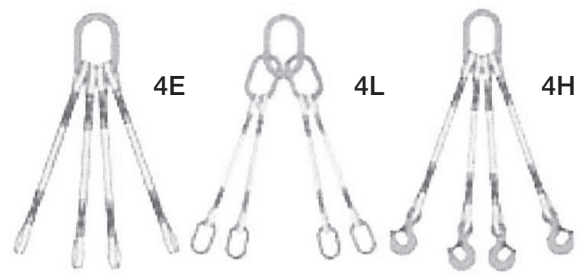

4-LEG BRIDLES (MLB4) - EYE & EYE

Stock No.	Web Width	Sling Type	Web Ply	Work Load Limits (Lbs.)	
				60°	45°
MLB4-EE2901	1"	EE	2	8,300	6,700
MLB4-EE2902	2"	EE	2	15,500	12,700
MLB4-EE2903	3"	EE	2	23,000	18,700

*BOTTOM ATTACHMENT WORK LOAD MUST BE ADDED TO BASE WORK LOAD FOR THE TOTAL SLING WORK LOAD.

- AVAILABLE IN EITHER NYLON OR POLYESTER WEBBING.
- CORDURA WEARPADS STANDARD IN ALL EYES.
- ADDITIONAL CORDURA WEARPADS AVAILABLE ON BODY EITHER:
  - FULL BODY SEWN IN PLACE
  - ADJUSTABLE
- VARIOUS END FITTINGS AVAILABLE:
  - STANDARD EYES
  - EYE HOIST HOOKS
  - OBLONG MASTER LINKS

WARNING: WORKING LOAD LIMITS FOR MULTI-LEG BRIDLE ASSEMBLIES ARE BASED ON THE FOLLOWING CONDITIONS:

1. EVEN LOADWEIGHT DISTRIBUTION ON ALL LEGS.
  2. THE BRIDLE LEGS BEING SAME LENGTH. IF THE LEGS ARE NOT SHARING THE LOAD EQUALLY, THE ASSEMBLY DESIGN FACTOR IS REDUCED.
  3. ALL BRIDLE LEGS USED AT THE SAME HORIZONTAL ANGLE.
2. IF THE CONDITIONS OF THE LIFT VARY FROM THOSE ABOVE, THE WORK LOAD LIMIT MUST BE RECALCULATED.

F.O.B. WAREHOUSE