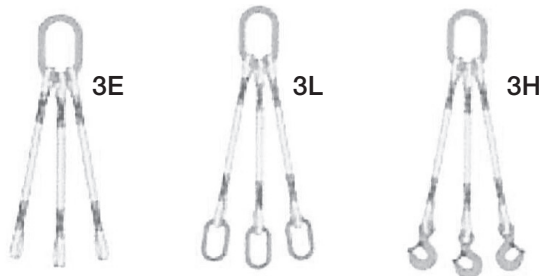

OUR NYLON AND POLYESTER WEB BRIDLE SLINGS FEATURE COMBINATIONS OF LINKS, FABRIC EYES AND HOOKS FOR THE EFFICIENT HANDLING OF LOADS WITH PERMANENT LIFTING POINTS. WEBBING BRIDLES ARE LIGHTWEIGHT AND EASY TO HANDLE WHEN COMPARED TO WIRE AND CHAIN BRIDLE ASSEMBLIES.

ALL FITTINGS ARE ALLOY STEEL AND OTHER TYPES OF ATTACHMENTS ARE AVAILABLE. STANDARD MASTERLINKS ARE WELDED. FORGED (NON-WELDED) ARE AVAILABLE UPON REQUEST. ALL

HOIST HOOKS ARE SUPPLIED WITH LATCHES. BOTTOM FITTINGS ARE PLACED IN THE SAME PLANE AS THE TOP LIFTING FIXTURE, UNLESS OTHERWISE SPECIFIED.

ENDLESS TYPE BRIDLE SLINGS ALLOW FOR THE ROTATION OF THE FITTINGS FOR AN INFINITE NUMBER OF ATTACHMENT AND LOAD CONTACT POINTS. DO NOT PLACE THE LOAD CARRYING SPLICE IN A CONNECTION POINT TO THE LOAD OR IN THE LIFTING MECHANISM.

3-LEG BRIDLES (MLB3) - EYE & EYE

Stock No.	Web Width	Sling Type	Web Ply	Work Load Limits (Lbs.)	
				60°	45°
MLB3-EE2901	1"	EE	2	6,900	5,600
MLB3-EE2902	2"	EE	2	12,900	10,600
MLB3-EE2903	3"	EE	2	19,000	15,600